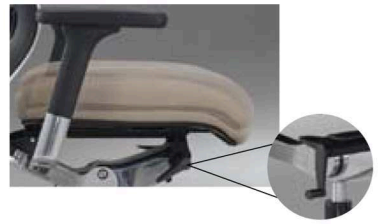

Where everything inspires!

INFINITO

Where everything inspires!

INFINITO

Features and Benefits

3 Dimensional Headrest
 For ultimate comfort and healthy neck support, the headrest is designed to provide 3 dimensional adjustable (Up or down, forward or backward and angle).

Lumbar Adjustment
 The lumbar height adjustment is designed to provide an ergonomic back support. Shifting the lumbar up and down to suit individual height.

3 Dimensional & Adjustable Armrest
 With height adjustable, forward & backward function & rotary armpad for the user to rest the arms comfortably at different required positions.

Seat Sliding Edition
 The manual adjustment of seat depth provides a personal ergonomic comfort for individuals of different upper leg lengths.

Seat Height Adjustment & Tension Control
 For optimal posture, thighs need to be parallel to the ground & both feel flat on the floor. Winding the tension control knob clockwise & anticlockwise according to your body weight.