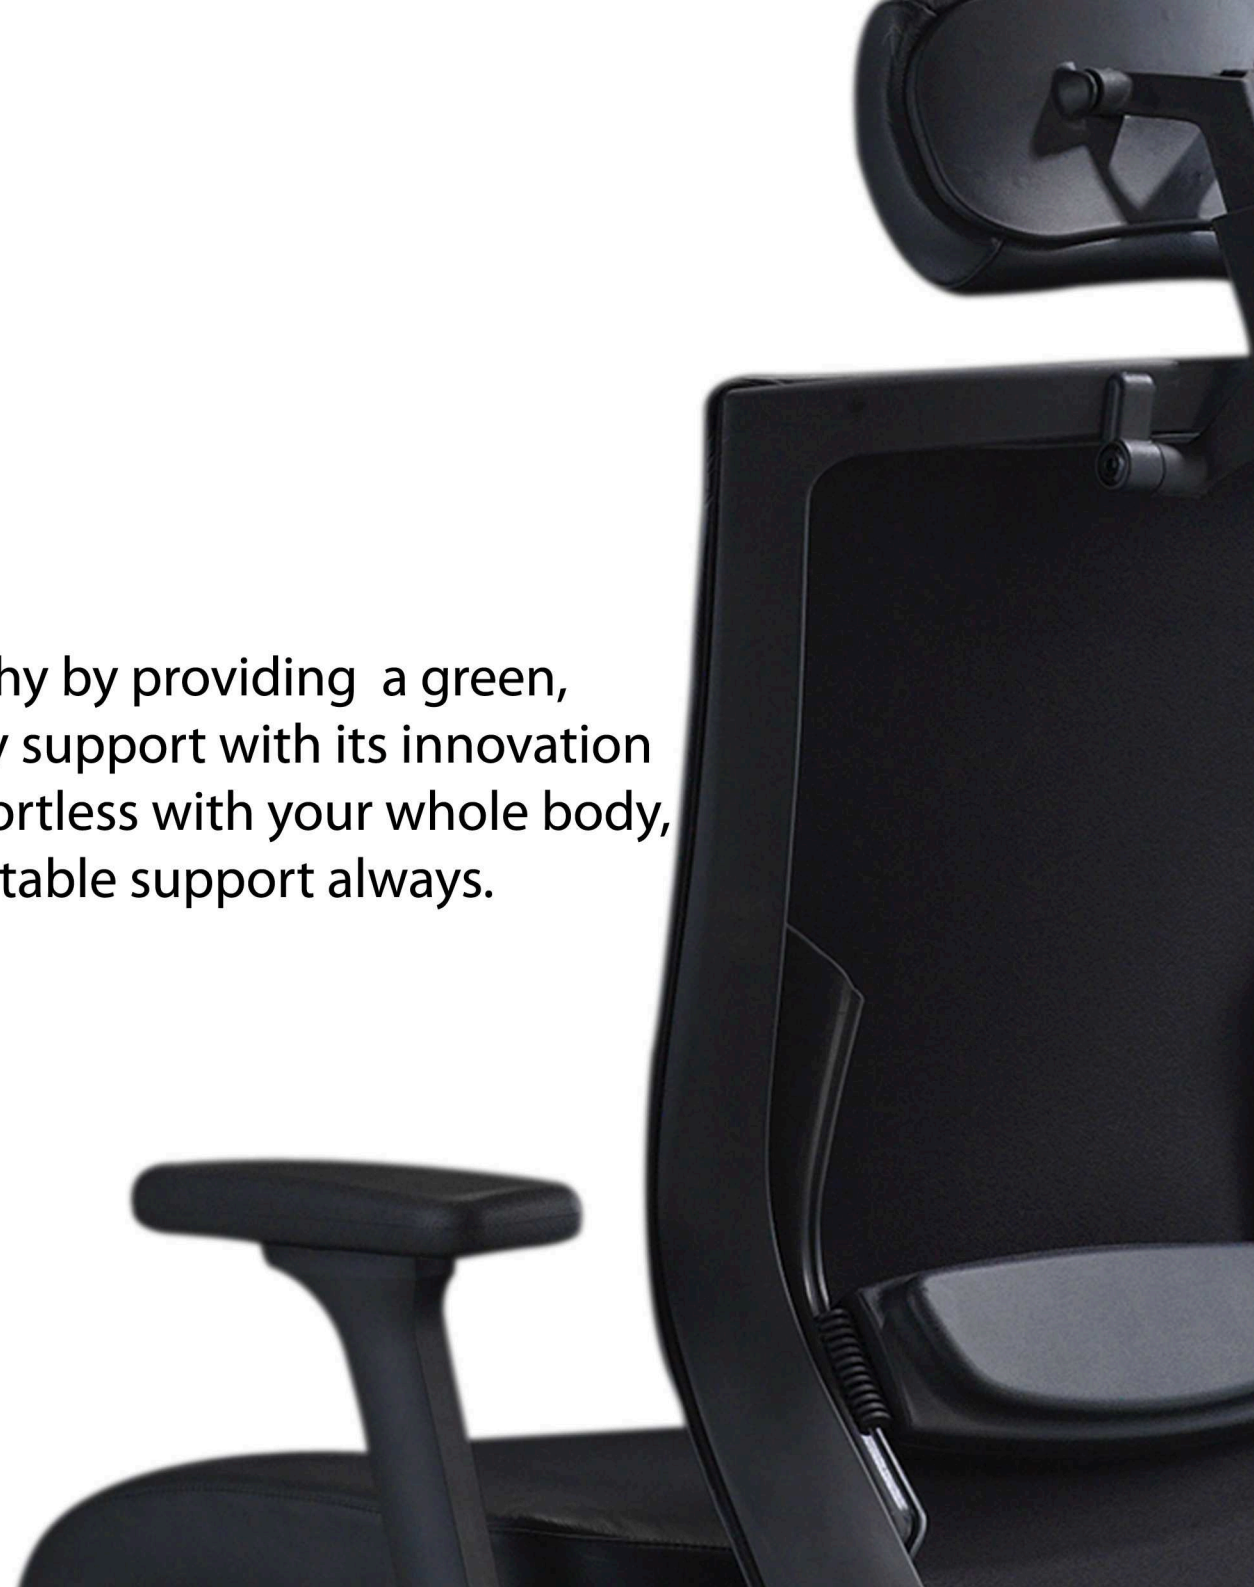

Where everything inspires!

Infinito, adapting the philosophy by providing a green, healthy comfort, and balanced body support with its innovation suspension, allows you to move effortlessly with your whole body, giving you most natural and comfortable support always.

Where everything inspires!

INFINITO

Where everything inspires!

INFINITO

Features and Benefits

3 Dimensional Headrest
 For ultimate comfort and healthy neck support, the headrest is designed to provide 3 dimensional adjustable (Up or down, forward or backward and angle).