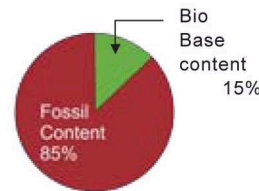

Where everything inspires!

INFINITO

More Features and Benefits

Seat Pressure Testing and Contact Stress Study

Normal seat foam with larger pressure area and more contact stress.

INFINITO, seat foam with reduced pressure area and less contact stress

• GREEN FACTOR

- 1. BIO-BASED MEMORY FOAM (BVE)
- 2. RECYCLE CONTENT FABRIC

Bio-based Contented Foam : use the Bio-Chemical from palm oil instead part of the use of fossil oil 15%.

Recycled Polyester Content